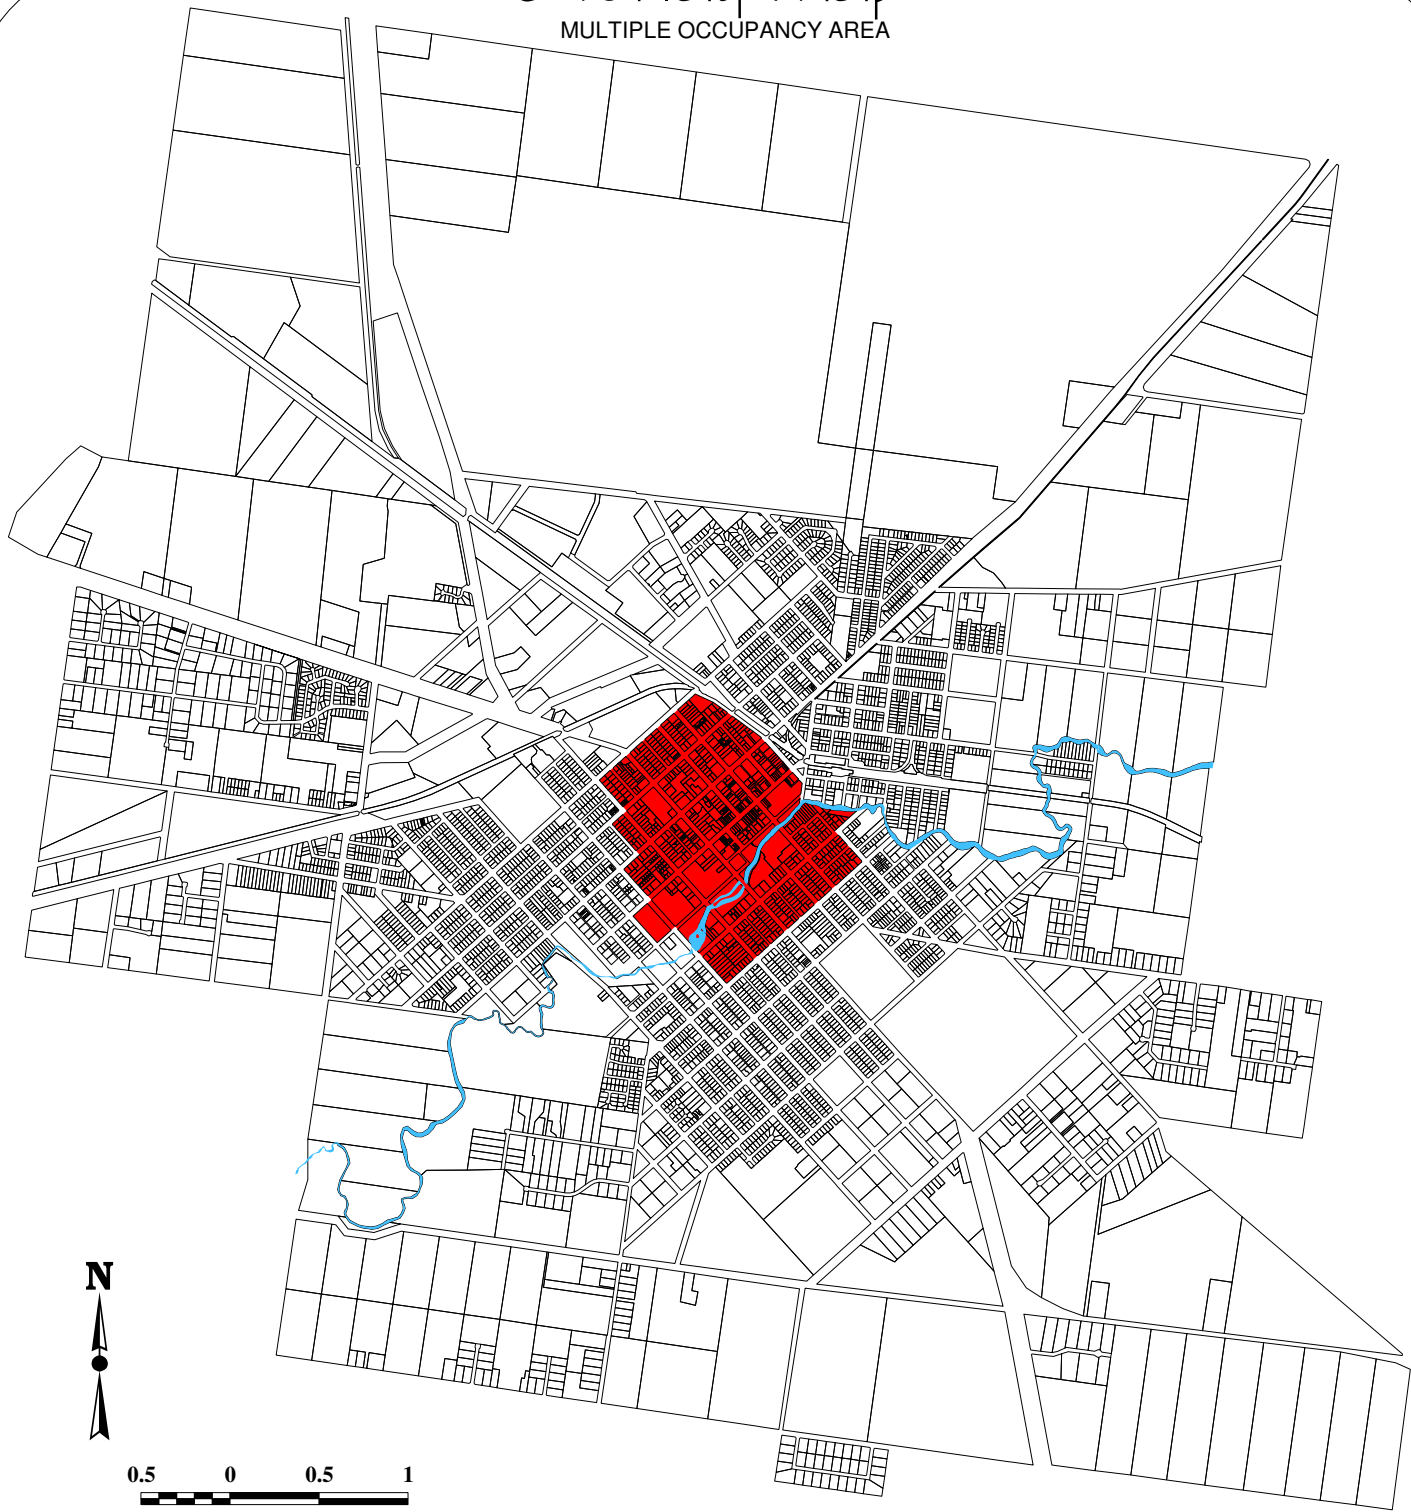

Overlay Map

MULTIPLE OCCUPANCY AREA

0.5 0 0.5 1
Kilometres

MULTIPLE OCCUPANCY AREA

Ref#:20070821 Date:21/08/2007
Effective 1 September 2007

Overlay Map

DALBY TOWN PLANNING SCHEME 2007