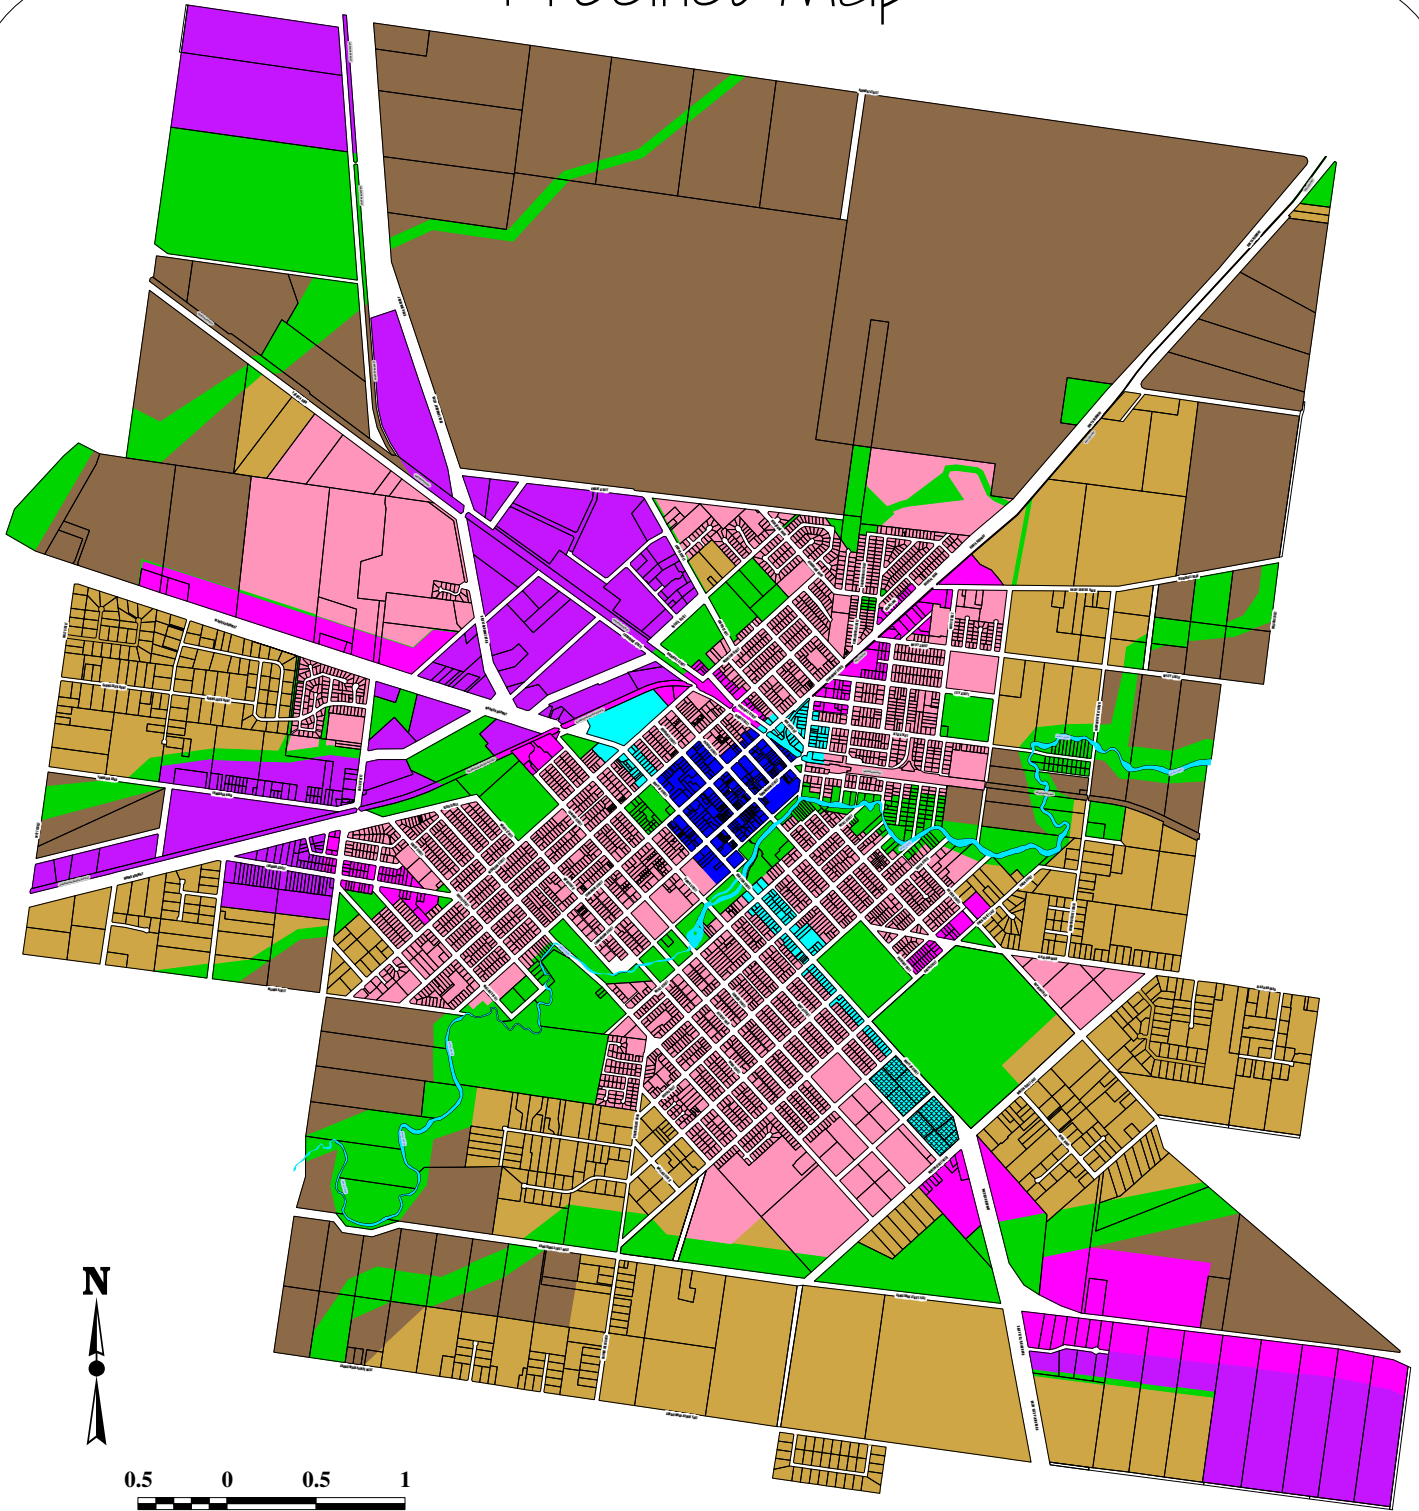

Precinct Map

0.5 0 0.5 1
Kilometres

Ref#:20070821 Date:21/08/2007
Effective 1 September 2007

- Commerce and Trade
- Commerce and Trade Precinct Overlay
- Industry
- Light Industry
- Open Space
- Residential
- Rural
- Rural Residential
- Town Centre

Precinct Map

DALBY TOWN PLANNING SCHEME 2007