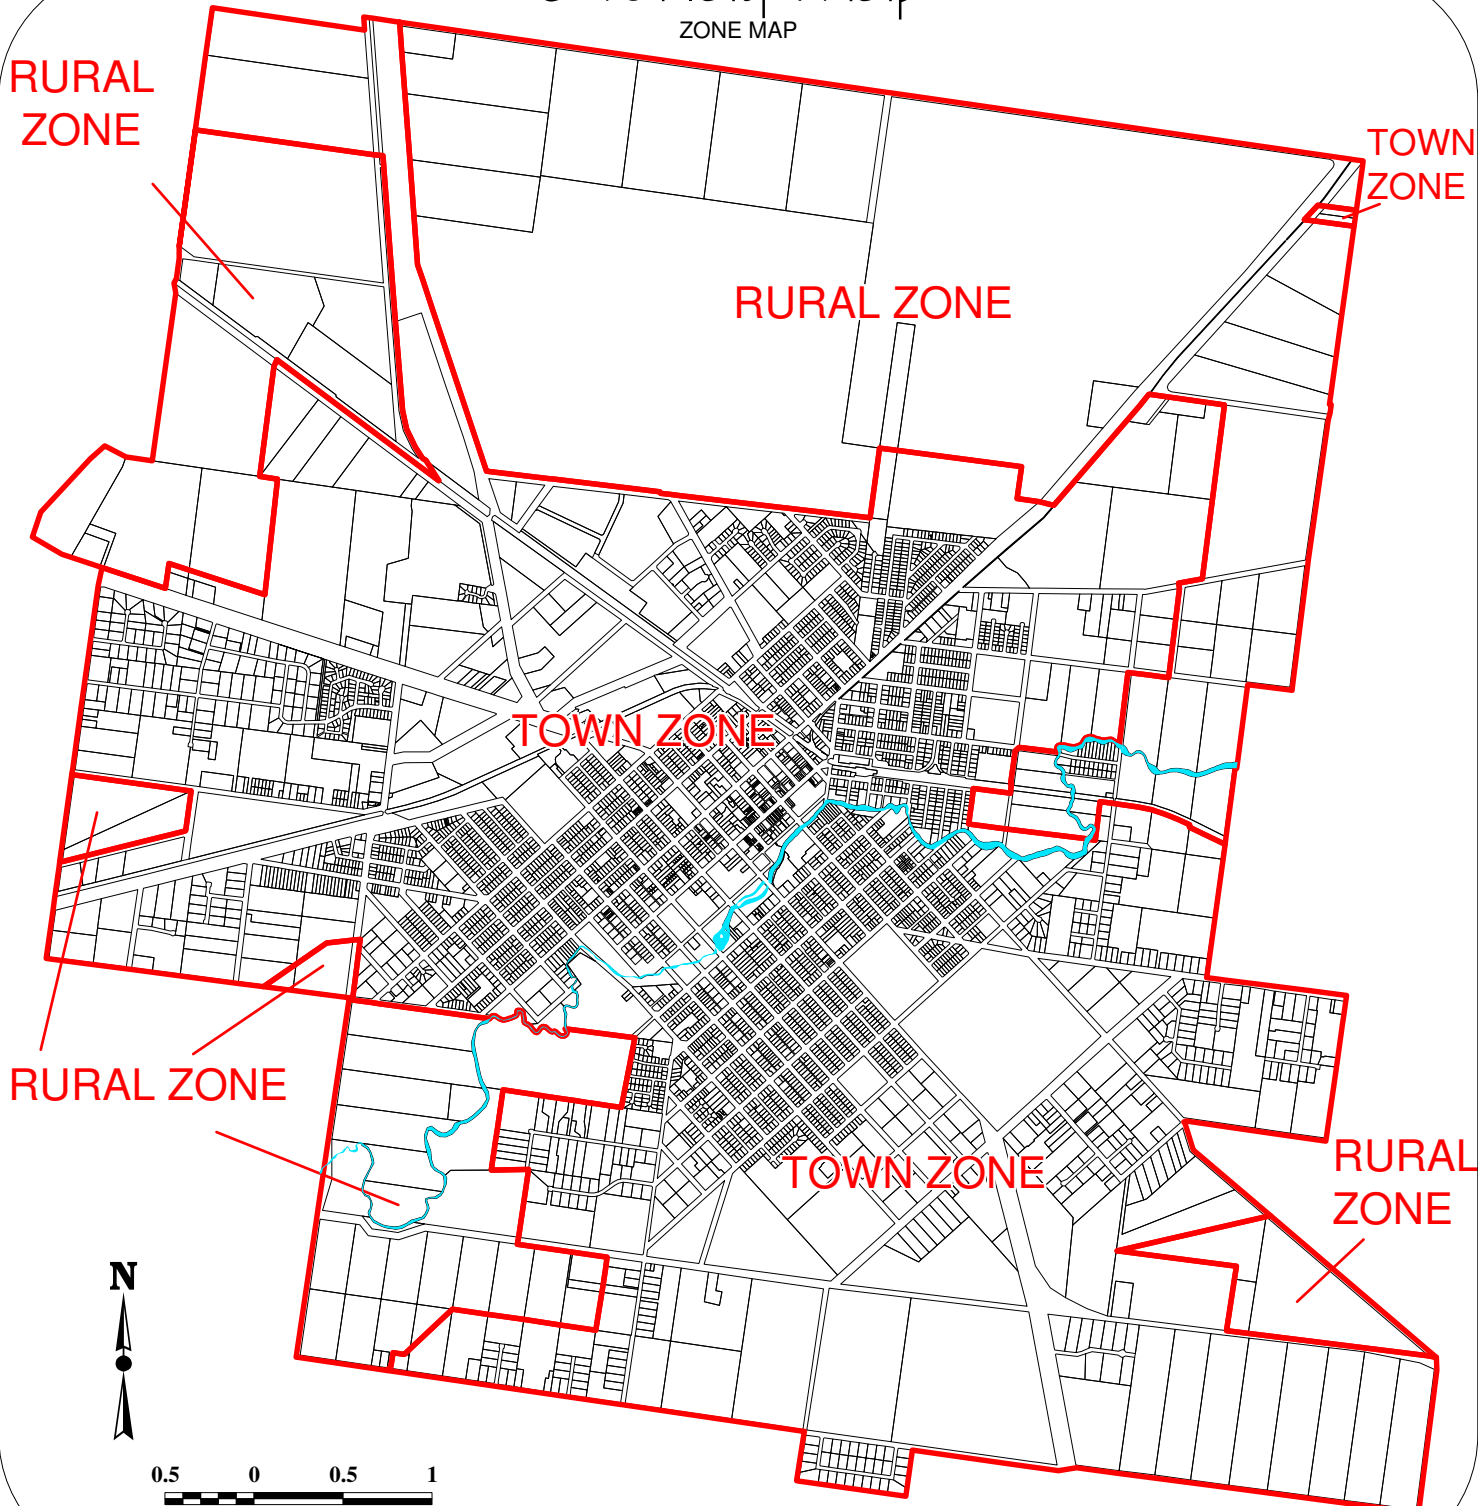

Overlay Map

ZONE MAP

ZONE MAP

Ref#:20070821 Date:21/08/2007
Effective 1 September 2007

Overlay Map

DALBY TOWN PLANNING SCHEME 2007